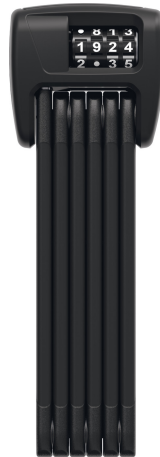

BORDO Combo™ 6000C/90 black without bracket

Seite 1 von 2

THE CLASSIC BORDO 6000 AS A COMBINATION LOCK

Goodbye keys: All you have to do is set a four-digit numerical code and you are ready to use your BORDO™ 6000C.

The BORDO™ 6000 has become a classic over many years - the clever design has won friends all over the world with its high level of security, flexibility and compact size. The 5 mm bars connected with specially designed drill resistant rivets can be folded down to a compact size, making for convenient transport.

The BORDO™ 6000C adds another member to the BORDO™ 6000 family. The C in the product name indicates that this is a combo lock with code. Is there need to worry that the numbers might wear off or fade over time? Not at all - the numbers are not printed. Instead, we produce the code dials from two durable components that guarantee long-term readability.

Technologies

- 5 mm bars with soft coating to protect bicycles paint finish.
- The bars and lock body are made of specially hardened steel
- Bars are connected by special drill resistant rivets
- Two-component code dials ensures long-lasting legibility
- Opening code can be set individually
- Incl. SH holder