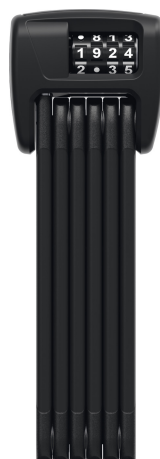

BORDO™ Combo 6000C/90 LED black + bracket SH

Seite 1 von 2

THE CLASSIC WITH OPENING CODE AND LIGHT

Never grope in the dark again: The BORDO™ 6000C LED can be used to illuminate the set opening code. This way, you can unlock the bike lock at night without any problems.

The BORDO™ 6000 has become a real classic over many years - the clever design has won friends all over the world with its high level of security, flexibility and compact size. The 5 mm bars connected with specially designed rivets can be folded like a folding rule.

The BORDO™ 6000C LED adds another member to the BORDO™ 6000 family. The C in the product name indicates that this is a combo lock with code. The integrated LED light gives you enough light to see the set numbers even in the dark. Is there need to worry that the numbers might wear off or fade over time? Not at all - the numbers are not printed. Instead, we produce the code dials from two durable components that guarantee long-term readability.

Technologies

- 5 mm thick bars, extra-soft coating to prevent damage to paintwork
- The bars and the housing are made of specially hardened steel
- Bars are connected by special rivets
- Integrated LED lamp for illuminating the code dials
- A CR1220 button battery to power the LED lamp is included
- Two-component code dials ensures long-lasting legibility
- Opening code can be set individually