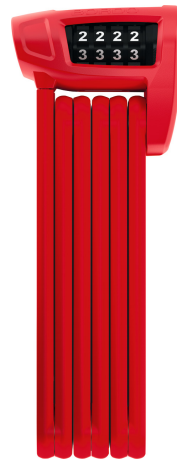

# BORDO Combo™ Lite 6150/85 red

Seite 1 von 2

## THE KEY IS ALWAYS IN YOUR HEAD

A secure companion as a combination lock: The BORDO Combo™ Lite 6150 Foldable Lock comes into its own when any dead weight is too much.

On a sporting tour around the lake or when cycling to meet friends: sometimes having stuff to carry - even just a key - is annoying. The BORDO Combo™ Lite 6150 Foldable Lock makes it easy for you. A four-digit, freely selectable number code secures your bike, while you keep the key in your head. The two-component number reels guarantee the long-term readability of the digits. Stowed away in a small bag on the frame - attached either with rubberised anti-slip Velcro straps or directly to the threaded holes of the bottle holder - the BORDO Combo™ Lite 6150 Foldable Lock is always at hand and never in the way.

## Technologies

- Special steel design, with colour-coordinated plastic casing to prevent damage to paintwork
- The bars and housing are manufactured using particularly lightweight materials and steel alloys
- Bars connected with special rivets
- Two-component number reels guarantee long-term readability of the digits
- Individually configurable code