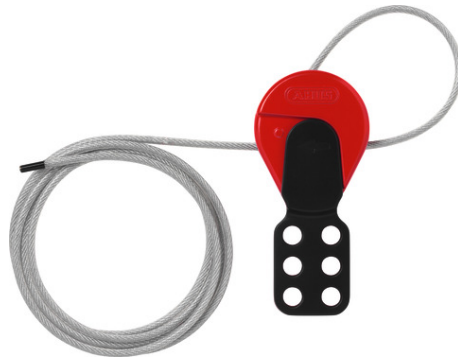

C509 Safelex™ Universal Cable Lockout Device 3 m (9 ft.)

Seite 1 von 2

THE ALL-PURPOSE SOLUTION FOR LOTO:

The cable can secure valves, hand wheels, door hardware, or access points against unauthorized access.

The Safelex™ cable lockouts are available with sheathed steel cable with clear plastic coating available in 3', 6', 9', or 15' lengths. The clamping mechanism ensures a firm hold and can be retightened at any time, even when in a locked position.

Technologies

- Intuitive design for self-explanatory application
- Patented grip mechanism for secure fixation of the cable
- Retightening possible at any time, even when locked
- Isolated, exchangeable metal cable in different lengths
- Holds up to 6 padlocks

Use and application

- Universal lockout device for locking out different energy sources during maintenance

Variants

- C503: Length 3"
- C506: Length 6"
- C509: Length 9"
- C515: Length 15"

C509 Safelex™ Universal Cable Lockout Device 3 m (9 ft.)