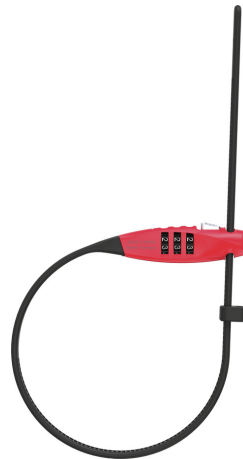

# Combiflex™ TravelGuard red

Seite 1 von 2

## YOUR PARTNER ON THE ROAD

Simply hanging your helmet on the spanspan class="ui-provider cah cai c d e f g h i j k l m n o p q r s t caj cak w x y z ab ac ae af ag ah ai aj ak" dir="ltr"handlebar/span/span without securing it or leaving your backpack unattended shouldn't even be considered. Because basic protection can be so simple.

Thanks to its easy use, the Combiflex TravelGuard can be used to quickly and reliably lock items such as bike helmets, bags and skis, and even pushchairs. Ideal for short stops on the way and can be stowed in any trouser or jersey pocket. Whether at the bakery or at the chalet, it's an uncomplicated way to protect your property against theft. An extra solid steel core and a 3-digit opening code provide the necessary protection. The numeric code can be set and changed individually. The 45 centimetre long cable forms a lashing loop, the length of which can be freely adjusted. This flexible design allows the cable lock to be used in a variety of ways in everyday life to secure objects and easily secure your property. Now nothing stands in the way of your quiet coffee break.

## Technologies

- Small and light cable protection with extra solid steel core
- Users can set and change the 3-digit code themselves
- Cable lock with releasable locking mechanism