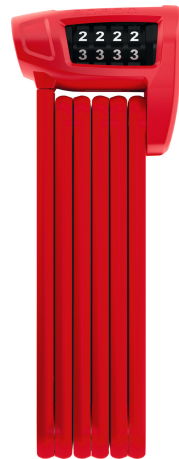

# BORDO Combo™ Lite 6150/85 red

Seite 1 von 2

## THE KEY IS ALWAYS IN YOUR HEAD

A secure companion as a combination lock: The BORDO Combo™ Lite 6150 Foldable Lock comes into its own when any dead weight is too much.

On a sporting tour around the lake or when cycling to meet friends: sometimes having stuff to carry - even just a key - is annoying. The BORDO Combo™ Lite 6150 Foldable Lock makes it easy for you. A four-digit, freely selectable number code secures your bike, while you keep the key in your head. The two-component number reels guarantee the long-term readability of the digits. Stowed away in a small bag on the frame - attached either with rubberised anti-slip Velcro straps or directly to the threaded holes of the bottle holder - the BORDO Combo™ Lite 6150 Foldable Lock is always at hand and never in the way.

## Technologies

- Special steel design, with colour-coordinated plastic casing to prevent damage to paintwork
- The bars and housing are manufactured using particularly lightweight materials and steel alloys
- Bars connected with special rivets
- Two-component number reels guarantee long-term readability of the digits
- Individually configurable code