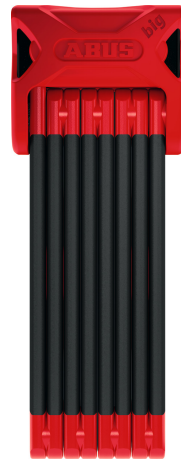

BORDO™ Big 6000/120 red + Bag ST

Seite 1 von 2

STABILITY AND FLEXIBILITY IN A LARGER SIZE

Easily secure one or several bicycles to fixed objects.

30cm of extra length, more flexibility: The BORDO™ Big 6000 Folding Lock makes it possible to lock one or several bicycles together even more conveniently. You are still getting the typical benefits of the ABUS classic: A perfect combination of durability, flexibility and minimal transport dimensions. You can count on the picking-resistant ABUS Plus disc cylinder and the 5mm thick foldable bars, which are made of specially hardened steel and are connected with special rivets. A soft two-component coating prevents the lock from damaging the paintwork on your bicycle. Extremely convenient: The BORDO™ Big 6000 Folding Lock is supplied with a coded key - this means that the lock can be ordered keyed alike with other ABUS locks.

Technologies

- 5 mm thick bars, extra-soft two-component coating to prevent damage to paintwork
- The bars and body are made of specially hardened steel
- Bars are linked with special rivets
- ABUS Plus cylinder for a high level of protection against tampering, e.g. picking

BORDO™ Big 6000/120 red + Bag ST

Seite 2 von 2

method

- BORDO™ family: Perfect combination of durability, flexibility, weight and transport dimensions
- The length of the lock (120 cm) offers the possibility to connect one or more bikes conveniently to fixed objects

Technical data - BORDO™ Big 6000/120 red + Bag ST

Locking type	key
Weight [g]	1400 g
alarm function	No
circumference	120 cm
color of facets	red
design color	red
type of cylinder	Plus
EAN	4003318541292