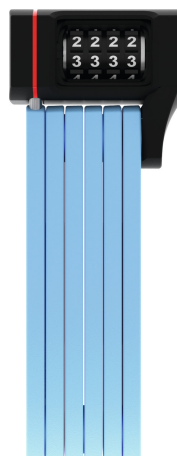

uGrip BORDO™ 5700C/80 core blue + bracket SH

Seite 1 von 2

SAFETY DOESN'T HAVE TO BE BORING

The uGrip BORDO™ 5700 Combo folding lock not only offers an outstanding level of protection, but also comes in eight different colours so that you can achieve the perfect look.

The uGrip BORDO™ 5700 folding lock is available in a wide variety of colours, including lime, pink, blue, orange, core blue, core green, core purple and of course the traditional black. It meets all the safety requirements and also creates a coherent style: the uGrip BORDO™ 5700 Combo colours are a perfect match for those of the helmet models ABUS Pedelec and ABUS Urban-I 2.0 Neon. The ideal, keyless companion for anyone in search of a coordinated look.

Technologies

- 5 mm steel bars
- Bars are linked with special rivets
- Two component moulded digits guarantee life-long visibility
- Individually settable code

Operation and use

- Outstanding protection in situations where the risk of theft is low to medium

Tips

- The colours of the uGrip BORDO™ 5700 are a perfect match for those of the helmet models ABUS Pedelec and ABUS Urban-I 2.0 Neon
- BORDO™ family: Perfect combination of durability, flexibility, weight and transport dimensions