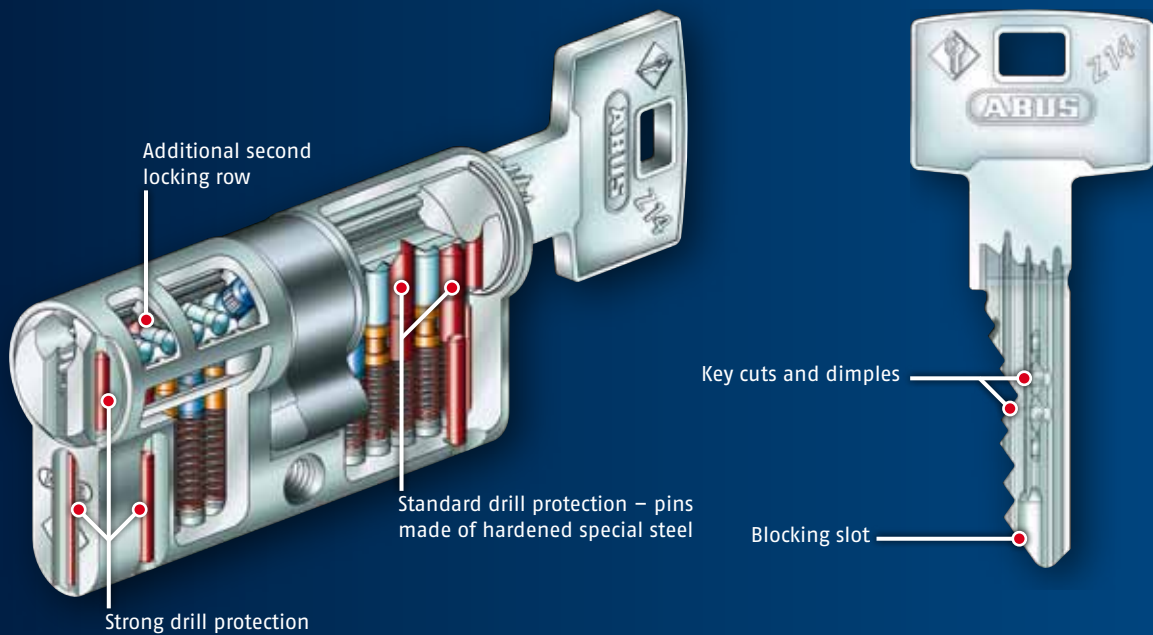

Security Tech Germany

Combination with system XZ14 (optional) For a higher protection against illegal opening

All images with optional drill protection

Ideal complement for higher security demands

- System XZ14 = System Z14 + passive lateral locking elements (X14)
- The second locking row (XZ14) extends the authority request and makes manipulation more complicated
- The system XZ14 can be used in the whole locking system or only for sections that demand a higher security level

The Plus of security

- An additional row of pins makes intelligent manipulation attempts more difficult
- The dimples complicate illegal copying of keys
- Up to 10 locking elements per cylinder side for an optimal protection against opening attempts

Investment security

- An additional row of pins makes even more complex locking systems and extensions possible
- The option of a later extension offers more extensive adjustment possibilities, for example when the authorization structure changes
- A later extension guarantees a long use of a locking system, for example when a key is lost