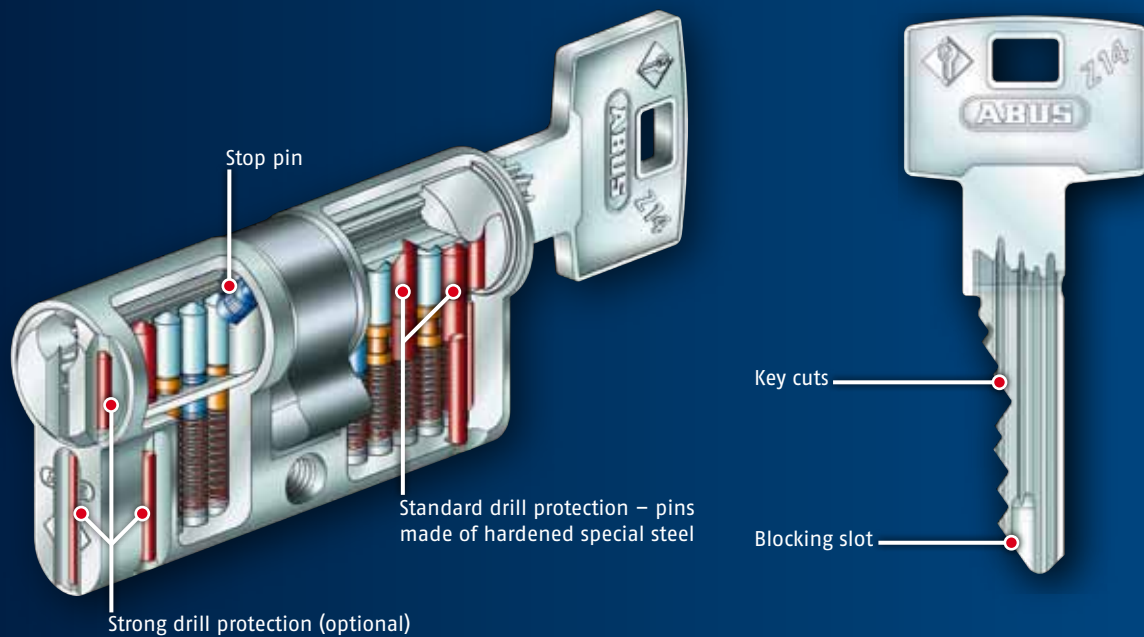

Security Tech Germany

System Z14

Multiple paracentric profile with internal key stopper

MADE IN GERMANY

System Z14

Multiple paracentric profile with internal key stopper

All images with optional drill protection

Internal key stopper

- The special blocking slot offers an additional technical protection against copying
- If the blocking slot is missing the key cannot be inserted completely into the cylinder core and cannot open the cylinder

Bent precision shape

- The bent precision shape offers an effective picking resistance according to DIN norms
- Comfortable handling because of the solid key
- The reinforced key leads to a higher stability

General advantages

- Complex locking systems because of a 14 mm core diameter
- Can be combined with systems of a higher security level (XZ14)
- Legal protection against copying (patent)
- Emergency feature available from length 26,5/26,5 mm onwards
- Production according to DIN EN 1303, DIN 18252 and ISO 9001:2008
- 5 or 6 pins per cylinder side