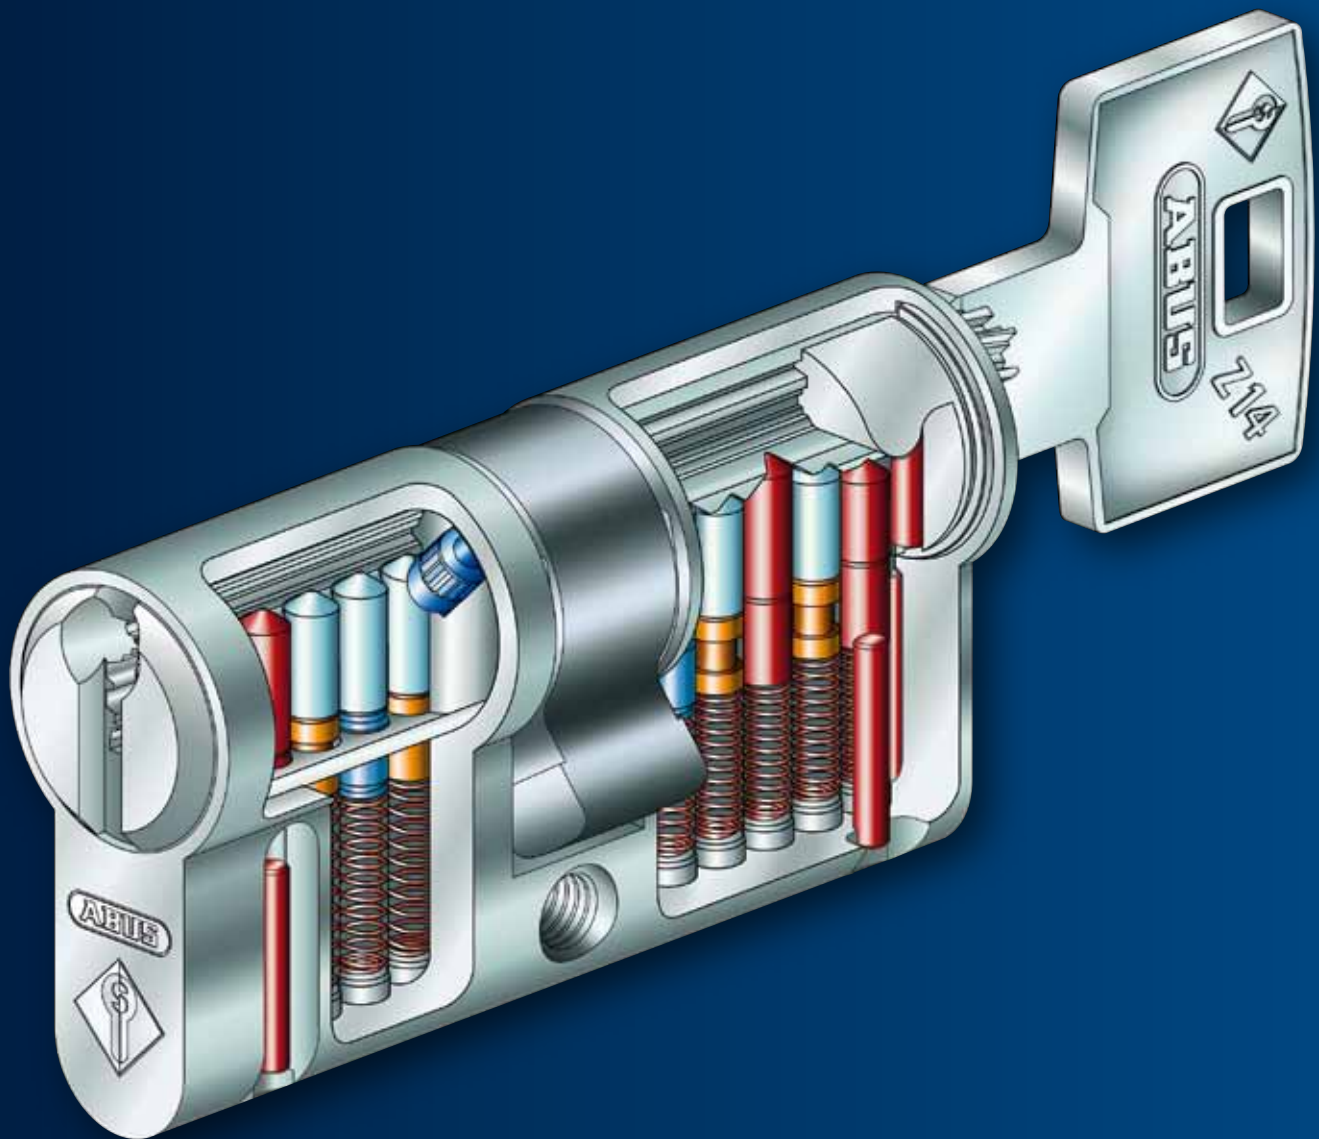

Security Tech Germany

System Z14

Multiple paracentric profile with internal key stopper

MADE IN GERMANY

System Z14

Multiple paracentric profile with internal key stopper

All images with optional drill protection

Internal key stopper

- The special blocking slot offers an additional technical protection against copying
- If the blocking slot is missing the key cannot be inserted completely into the cylinder core and cannot open the cylinder

Bent precision shape

- The bent precision shape offers an effective picking resistance according to DIN norms
- Comfortable handling because of the solid key
- The reinforced key leads to a higher stability

General advantages

- Complex locking systems because of a 14 mm core diameter
- Can be combined with systems of a higher security level (XZ14)
- Legal protection against copying (patent)
- Emergency feature available from length 26,5/26,5 mm onwards
- Production according to DIN EN 1303, DIN 18252 and ISO 9001:2008
- 5 or 6 pins per cylinder side