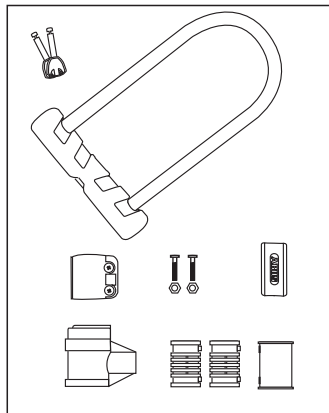

ABUS

Security Tech Germany

**ABUS USH
Ultimate Series**

1

Ø 14 -35 mm

2

3

4

5

6

7

8

9

10

11

Note: Pictures can differ from actual product.