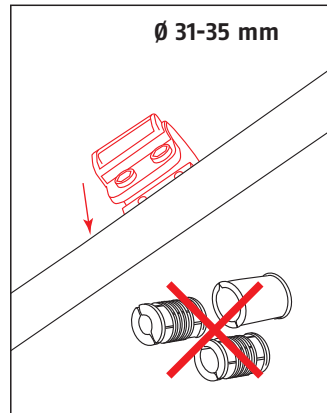

ABUS

Security Tech Germany

**ABUS USH
Ultimate Series**

1

Ø 14 -35 mm

2

3

4

5

6

7

8

9

10

11

Note: Pictures can differ from actual product.