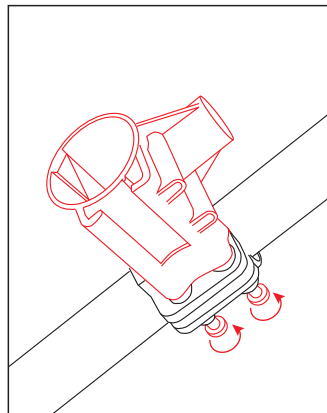

ABUS

Security Tech Germany

**ABUS USH
Ultimate Series**

1

Ø 14 -35 mm

2

3

4

5

6

7

8

9

10

11

Note: Pictures can differ from actual product.