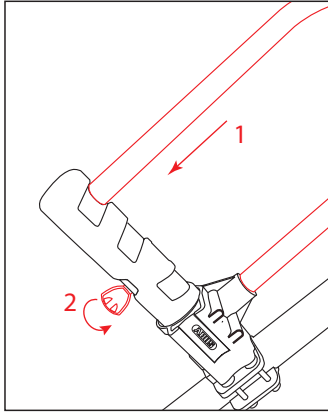

ABUS

Security Tech Germany

**ABUS USH
Ultimate Series**

1

Ø 14 -35 mm

2

3

4

5

6

7

8

9

10

11

Note: Pictures can differ from actual product.