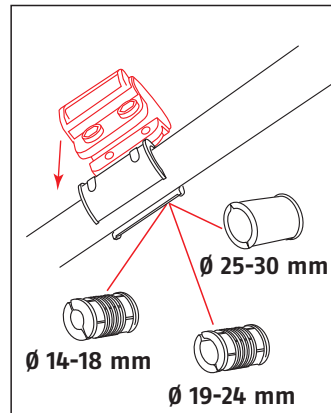

ABUS

Security Tech Germany

**ABUS USH
Ultimate Series**

1

Ø 14 -35 mm

2

3

4

5

6

7

8

9

10

11

Note: Pictures can differ from actual product.