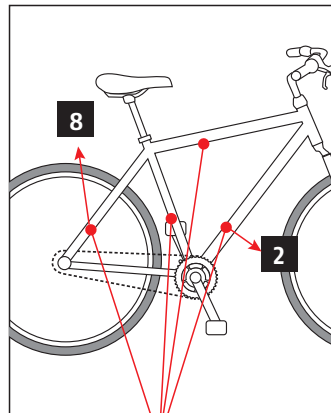

ABUS

Security Tech Germany

**ABUS USH
Ultimate Series**

1

Ø 14 -35 mm

2

3

4

5

6

7

8

9

10

11

Note: Pictures can differ from actual product.