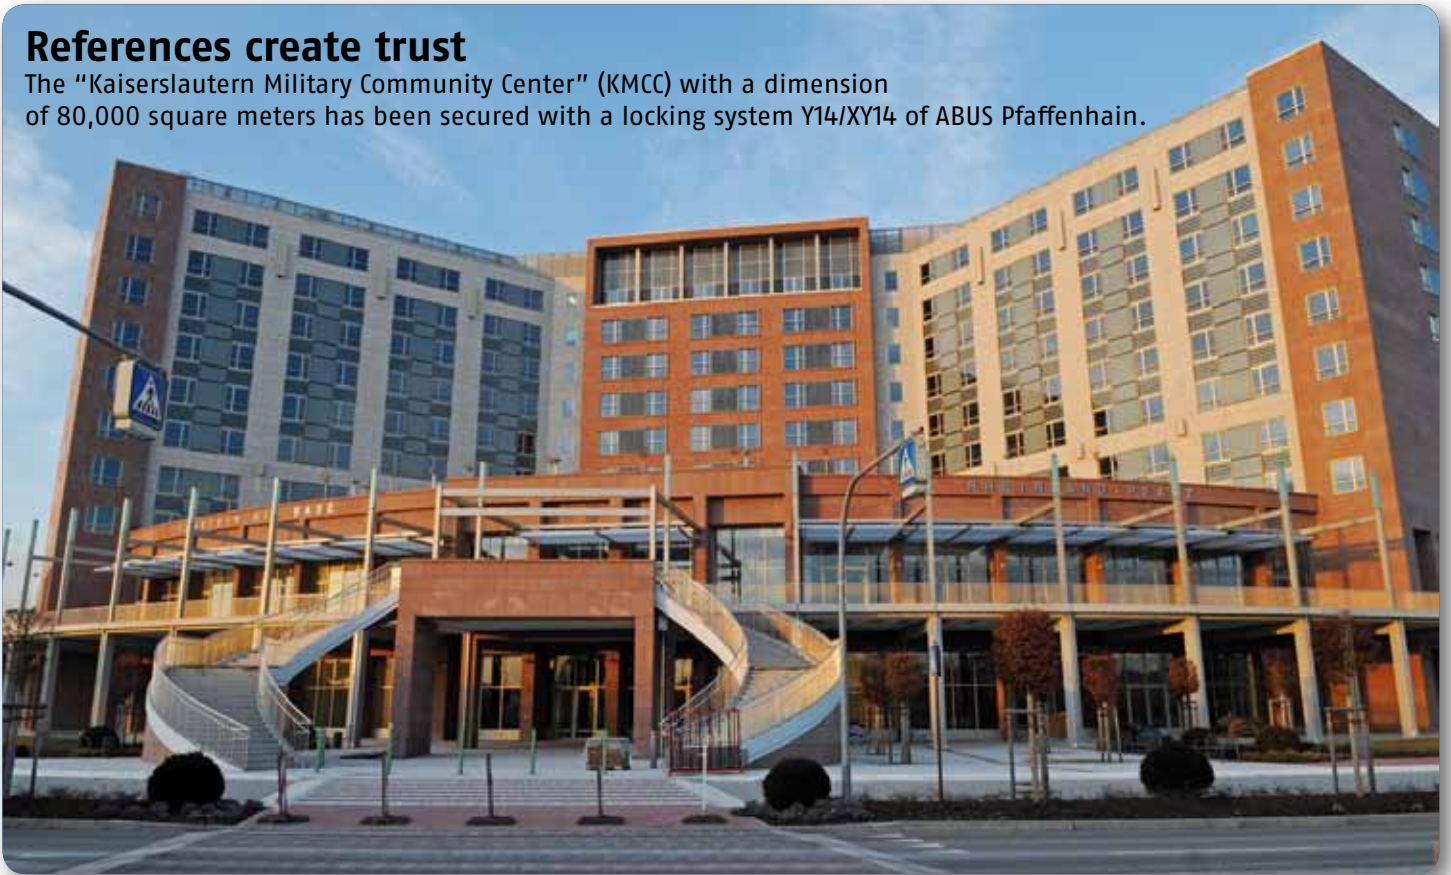

## References create trust

The "Kaiserslautern Military Community Center" (KMCC) with a dimension of 80,000 square meters has been secured with a locking system Y14/XY14 of ABUS Pfaffenhain.