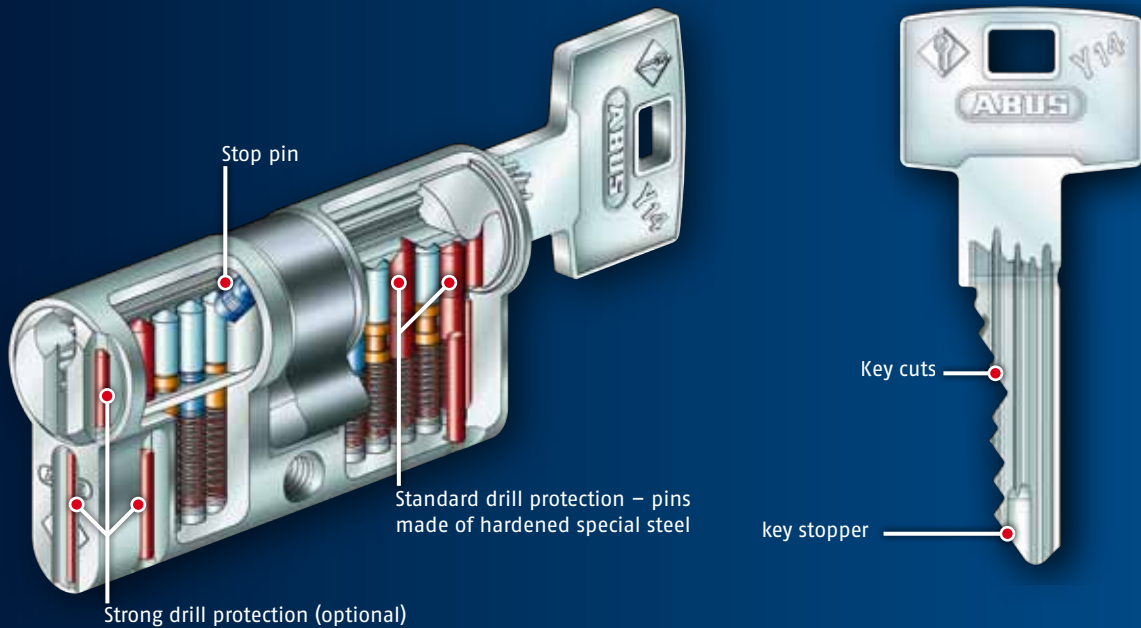

# System Y14

Profile with internal key stopper

MADE IN GERMANY

Security Tech Germany

### Multiple paracentric profile with bent precision and internal key stopper

All images with optional drill protection