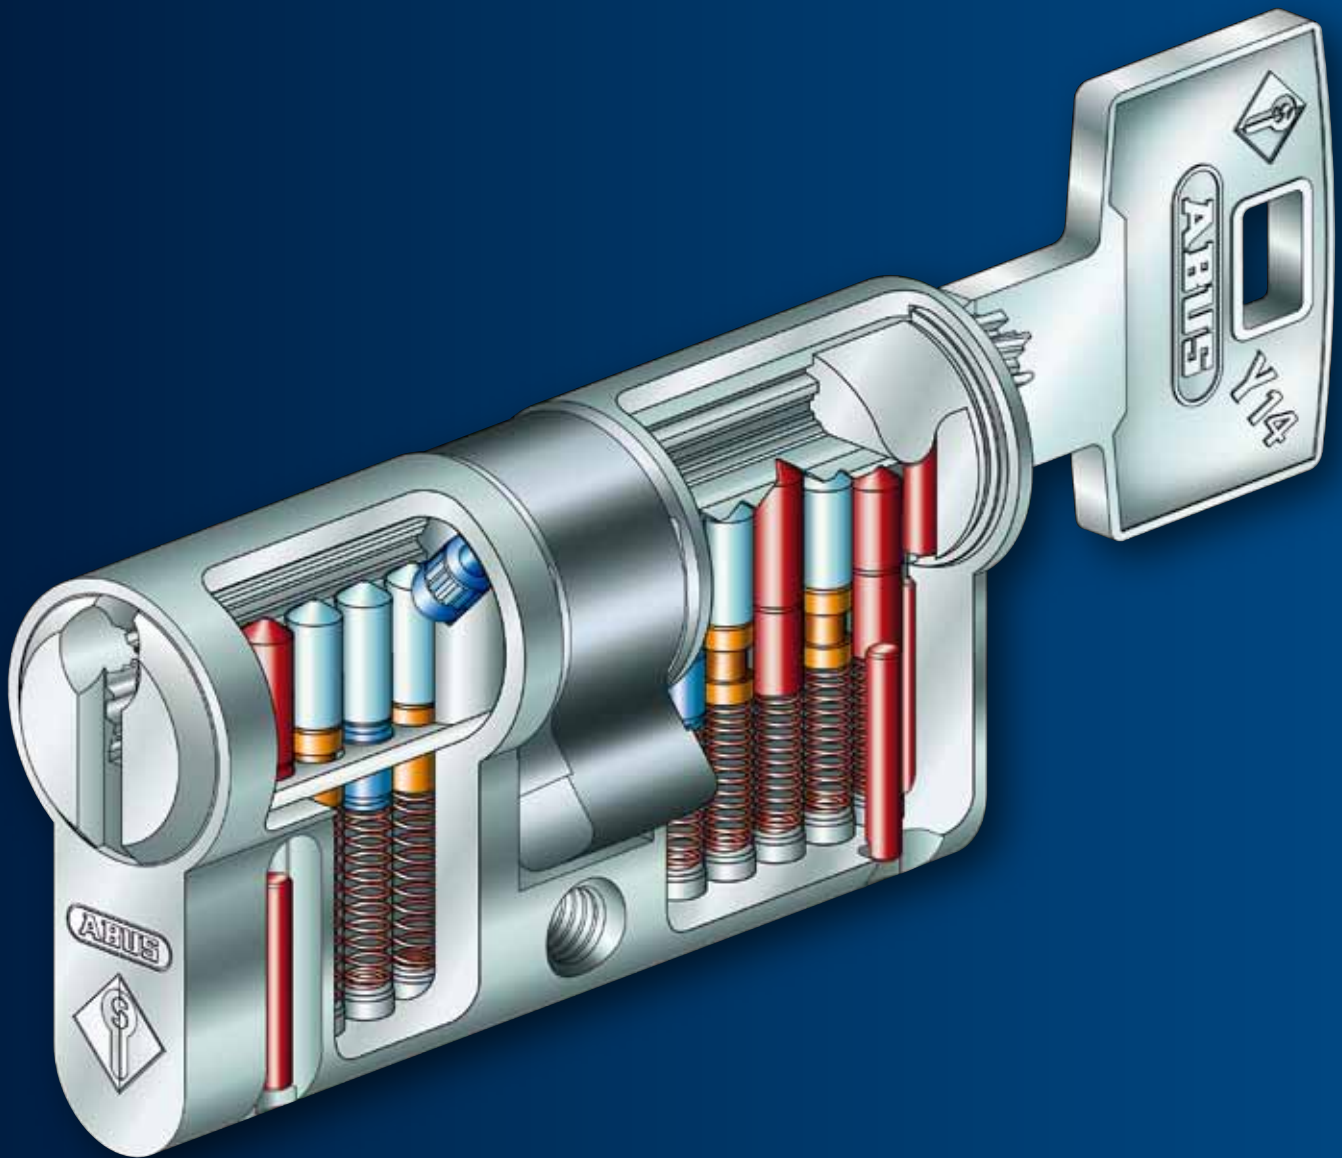

# System Y14

Profile with internal key stopper

MADE IN GERMANY

Security Tech Germany