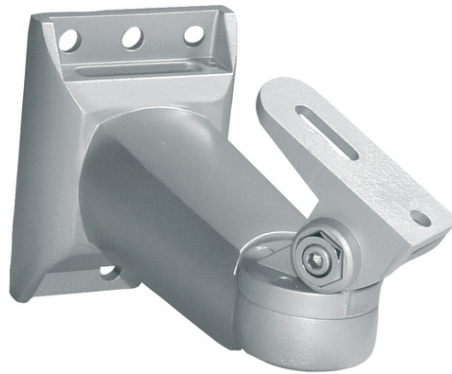

Mount for Cameras/IR Illuminators

Art.-Nr. TV8339

Seite 1 von 1

The mount TV8339 is an accessory for the cameras and the IR illuminators from ABUS Security-Center. You can use the mount to attach cameras or IR illuminators to a wall or ceiling. The horizontal and vertical position can be modified with a 1/4" tripod screw. The mount's robust construction prevents that the component attached is simply turned out of position. The mount is suitable for indoor use and outdoor use in roofed areas. Its maximum load is 6 kg.

Technologies

- Compatible with IPCA52010, IPCA53000, HDCC50000
- 1/4" tripod screw
- Max. load: 6 kg
- Flexible mount for wall and ceiling, indoor and outdoor
- Anti-swivel protection

Technical data - Mount for Cameras/IR Illuminators

Alignment	360 / 155 °
Cabling	internal
Connection type	1/4" tripod socket
Dimensions	(WxHxD) 64x186x89 mm
Field of application	For wall or ceiling mounting
Height	186 mm
Length	89 mm
Load capacity	6 kg
Net weight	0,3 kg
Width	64 mm