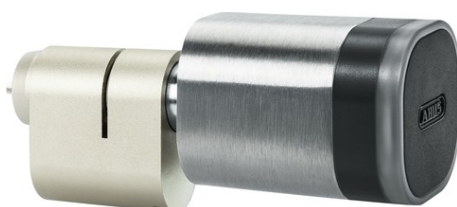

WLX Pro Nordic Access Standard black

Art.-Nr. ACNP00001

Seite 1 von 2

wAppLoxx Pro digital locking cylinder

The digital locking cylinder from ABUS enables convenient access to your building. It is also compatible for online use and can be operated via app. As well as the standard version, there is also the Rokoko version available

The colour of the wAppLoxx Pro cylinder can be adjusted for any door and surface with its white, grey or black covers. High protection against manipulation with extra-reinforced drilling and pulling protection as well as a read-protected wireless connection highlight the security of the wAppLoxx Pro Cylinder. The weather-resistant finish with protection class IP67 makes it particularly robust.

Technologies

- Electronic double knob cylinder with Mifare reader:
Read protected wireless connection between transponder and cylinder (Mifare Desfire EV1 in secure mode)
- Encrypted AES 128 bit data transfer between all components
- Logging of cylinder operation
- Weather-resistant as per IP 67
- The status of the cylinder battery can be checked at any time via web or app
- Activation/deactivation of connected alarm systems

Technical data - WLX Pro Nordic Access Standard black

Additional functions	Opening time can be set between 6 and 12 sec, remote access
Battery - type	Varta CR2 / CR17355 3V lithium battery
Dimensions	Knob: L = 48 mm, \varnothing = 38 mm mm
Drill protection	Standard
Electronics	Access, Intrusion
Encryption	AES 128-Bit
Environmental conditions	Min./max. temperature: -25/+65, max. air humidity: 80%
Language of instructions	DE, EN, DK, SE
Language packing	DE, EN, DK, SE
Locking media	ABUS Mifare DESfire EV1
Logging and time function	Yes
Material	Knob: stainless steel Reader: plastic