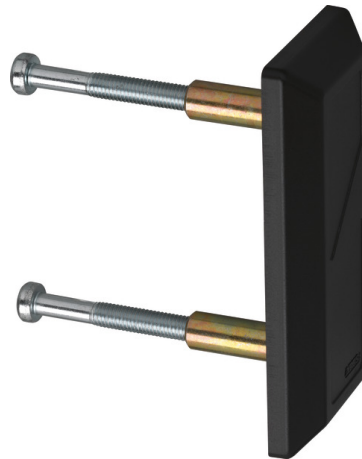

Security door bars-mounting set PA1018N black

Seite 1 von 2

DISCREET AND SAFE

With this set, you can securely and strongly attach ABUS security door bars to your doors.

You want to secure your outward opening doors with a security door bar? Then you need an attachment that is strongly anchored. The PA1018 mounting set is resistant, but also convinces with its appearance. The two anchors can be mounted on doors up to 120 millimetres thick as well as in the frame. The hardened outer parts with elegant plastic cover are available in black and white. Suitable bars are PR2600, PR2700 and PR2800.

Technologies

- Screws go through the complete wall
- Hardened exterior plates with elegant vinyl cover

Operation and use

- Armoured plate for outward opening doors
- Suitable for PR2600, PR2660, PR2700 und PR2800
- Solid anchoring of the door bar on the door by way of two armoured plates

Tips

- You can order the PA1014 fixing set to match the PR1400 deadbolt.

Variants

- Colours: Black, white

Security door bars-mounting set PA1018N black

Seite 2 von 2

Technical data - Security door bars-mounting set PA1018N black

Weight	859 g
colour	black
EAN	4003318106613