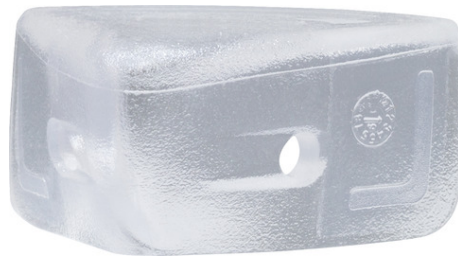

# Corner guard JC3700 ROBIN

Seite 1 von 1

## Absorb impact

Our ROBIN corner guard is transparent and has extra impact protection to absorb a collision even more safely.

Ouch, that hurt: Ever bumped your knee against the edge of the living room table or caught your hip on the edge of the chest of drawers? Exactly. Then you know what we are talking about. And especially delicate children's heads should be particularly protected from hard edges on tables, chests of drawers and the like. We recommend: Attaching our corner guard ROBIN to such places. It has extra shock protection and absorbs impact very well.

## Technologies

- PVC-free
- Content: 4 piece

## Operation and use

- Suitable for table tops from 18 mm thickness.
- Also suitable for the corners of chests of drawers, window sills etc.