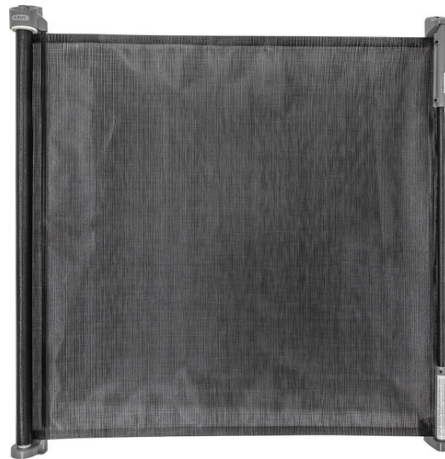

# Rollable door/stair gate JC9514 BEN

Seite 1 von 2

Secure passages quickly and inconspicuously

Our BEN door and stair blind can be quickly rolled out and fixed between doors and passageways.

Do you need to quickly secure the way to the cellar or another corridor? Or wider passages up to 1.40 metres? This is no problem with our BEN door and stair blind. Simply roll out as needed and secure the passage. Thanks to the memory function, you can set the maximum width of BEN directly when installing it for the first time, so that the door and stair blind automatically rolls out exactly to that width the next time. When you no longer need BEN, you can roll it up again in no time with the automatic return mechanism. You can also simply unhook BEN and place the blind in another location or take it to another room and hang it there. The second fastening set for such purposes is included free of charge. So you can use our door and stair blind flexibly at several passages or use one at the grandparents' house. The net reaches up to 85 centimetres in height and 140 centimetres in width.

## Technologies

- Tested according to European standard DIN EN 1930:2011
- Maximum width of doors/passages: 140 cm
- Extra high net (approx. 85 cm)

## Operation and use

- Suitable for stairways and passages up to max. 140 cm

## Variants

- Mesh colour: Black, plastic holder: Grey

---