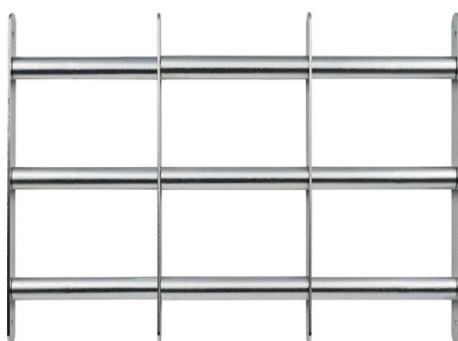

FGI5450N (500-650 mm x 450 mm)

Seite 1 von 2

SECURING DIRECT ROUTES

Window grills to protect basement and ground floor windows from attempted break-ins.

Time and again, the direct route is enough for criminals to break into your home. Basement and ground floor windows, if insufficiently protected, make it easy for them to do so. Secure these windows with a reliable grill. The width of the window grill can be flexibly adjusted to the window in question. Vertical mounting or the combination of two grilles on top of each other is also possible without any problems. The material used is particularly weather-resistant. Corrosion resistance can be increased even further by using metal protective lacquers.

Technologies

- For mounting in the window soffit
- Including safety screws and dowels
- Finishing: thick-layer passivated, used in the
- An additional sealing can further increase corrosion resistance

Operation and use

- Protection of basement and ground floor windows
- Width adjustable window grills

Technical data - FGI5450N (500-650 mm x 450 mm)

| | |
|-------------------------------------|-------------------|
| Weight | 3850 g |
| Window type | Basement window |
| colour | silver |
| recommended for window reveal width | 500-650 mm |
| type of cylinder | Pressure cylinder |