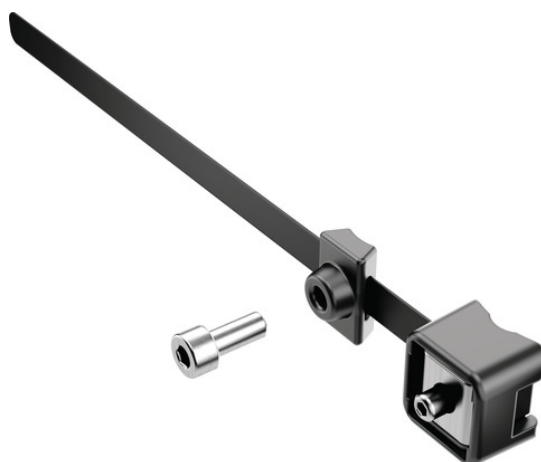

FMU 6950 2pcs

Security Tech Germany

Seite 1 von 1

Operation and use

- For attaching frame locks to bicycle frames

Technical data - FMU 6950 2pcs

EAN	4003318962011
-----	---------------