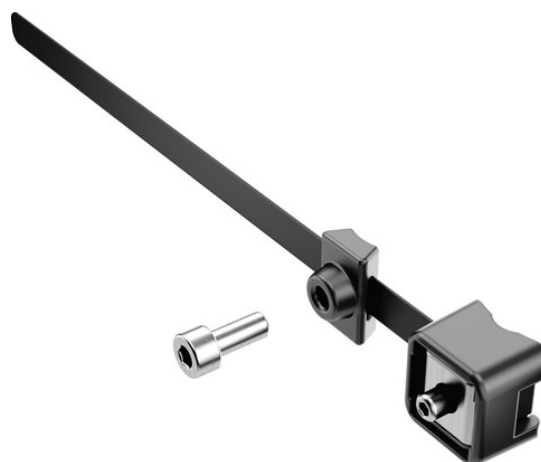

FMU 6950 2 pieces

Security Tech Germany

Seite 1 von 1

Operation and use

- For attaching frame locks to bicycle frames

Technical data - FMU 6950 2 pieces

Weight	40 g
EAN	4003318962011