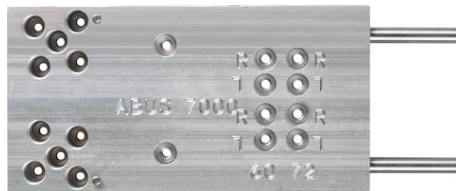

# Drill Template for Wireless Additional Door Lock 70xx

Art.-Nr. FU8145

Seite 1 von 1

The metal drill template helps you when installing the wireless additional door lock.

## Technologies

- Recommended for proper installation of the additional door lock
- Made of metal

## Technical data - Drill Template for Wireless Additional Door Lock 70xx

Housing material	Metal
------------------	-------