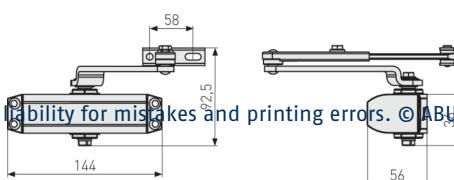

Technologies

- Suitable for a door weight of 40 up to 60 kg
- Max. door width 850 up to 950 mm
- Adjustable closing speeds
- EN power size 2 - 3

Operation and use

- For room doors up to 60 kg

Technical data - AC4223 silver

Door type	Room door
Door width	max. 950 mm
Weight	1030 g
colour	silver
sliding rail	No
EAN	4003318728310

Technical drawing

Subject to technical modifications. We assume no liability for mistakes and printing errors. © ABUS 01/2025