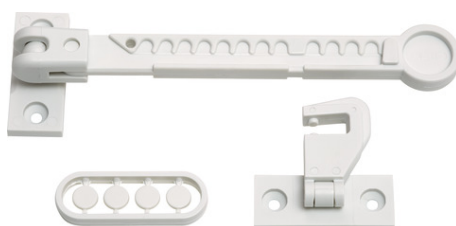

Window catch JC7100 NINO

Seite 1 von 1

FIXING THE WINDOW IN THE TILTED POSITION

Thanks to the NINO window catch, a window stays open in the event of a gust of wind!

Prevent trapped fingers! You would like to put a window on tilt, but you can't keep an eye on it all the time at the moment? Simply clamp our NINO window catch between them - and the window remains in the position in which you tilted it.

Technologies

- Included in the scope of delivery: Fitting with 3M sticky label and (optional) screws

Operation and use

- Prevents wind from slamming the window shut
- For tilt/turn windows, balcony/patio doors (depending on indoor or outdoor opening) and double casement windows without central bar

Technical data - Window catch JC7100 NINO

Weight	41 g
colour	white
EAN	4003318731365