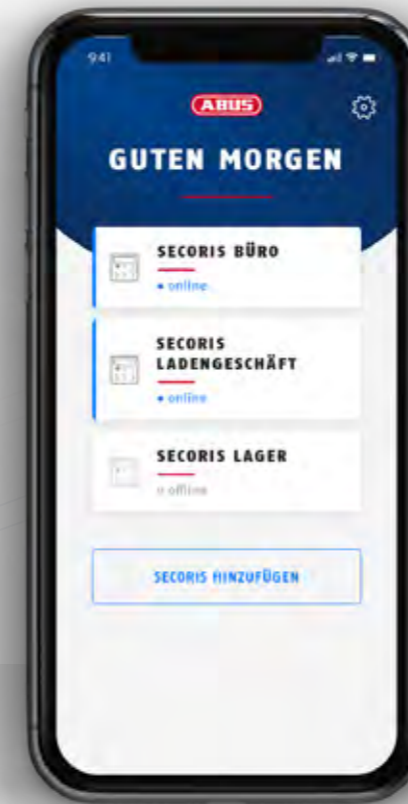

ALWAYS A SECURE BUILDING

The entire alarm system on the smartphone or tablet.

The ABUS Secoris alarm system can be operated via the Secoris app. Up to 200 app users can access the alarm system functions with individual authorisations. App security is ensured by app password, fingerprint or facial recognition.

DISCOVER THE APP WITH EASE

Thanks to the onboarding assistant and in-app help right there for each function, the connection between the app and the alarm centre is effortless. This makes operating a pleasure.

TOP OVERVIEW, SECURELY ARM THE SYSTEM

Each control panel can be selected directly as a tile in the overview screen. The detailed view shows important information at a glance: Status of the control panel and security areas, number of detector groups and status. The status is displayed in a clear colour code by means of a protective shield symbol, which is also used for instant arming by means of a safe touch gesture.

REACT CORRECTLY IN THE EVENT OF AN ALARM

In the event of an alarm, the alarm view opens and shows the event, the triggered security area, detector group, and a recommendation for action. Authorised users can acknowledge the alarm in the app and reset the alarm system.