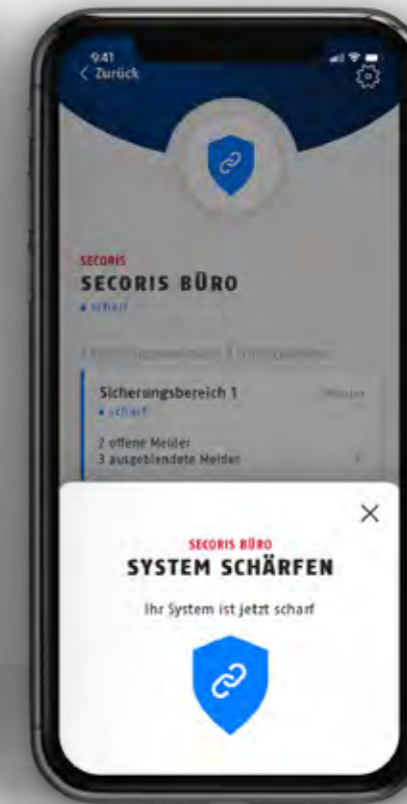

ALWAYS A SECURE BUILDING

The entire alarm system on the smartphone or tablet.

The ABUS Secoris alarm system can be operated via the Secoris app. Up to 200 app users can access the alarm system functions with individual authorisations. App security is ensured by app password, fingerprint or facial recognition.

DISCOVER THE APP WITH EASE

Thanks to the onboarding assistant and in-app help right there for each function, the connection between the app and the alarm centre is effortless. This makes operating a pleasure.

TOP OVERVIEW, SECURELY ARM THE SYSTEM

Each control panel can be selected directly as a tile in the overview screen. The detailed view shows important information at a glance: Status of the control panel and security areas, number of detector groups and status. The status is displayed in a clear colour code by means of a protective shield symbol, which is also used for instant arming by means of a safe touch gesture.

REACT CORRECTLY IN THE EVENT OF AN ALARM

In the event of an alarm, the alarm view opens and shows the event, the triggered security area, detector group, and a recommendation for action. Authorised users can acknowledge the alarm in the app and reset the alarm system.