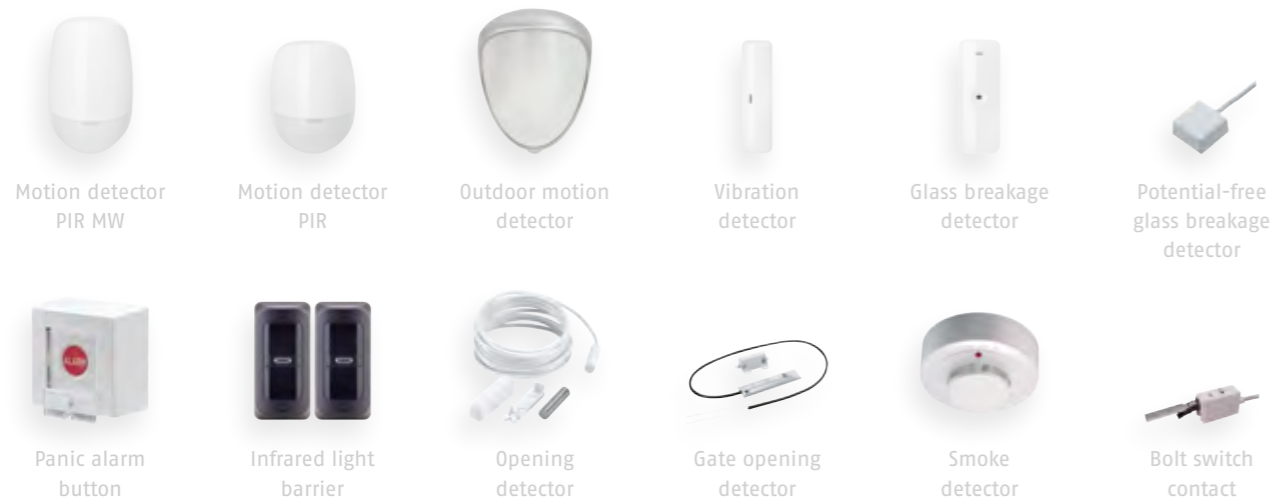

DETECTORS

Motion detector PIR MW   Motion detector PIR   Outdoor motion detector   Vibration detector   Glass breakage detector   Potential-free glass breakage detector
Panic alarm button   Infrared light barrier   Opening detector   Gate opening detector   Smoke detector   Bolt switch contact