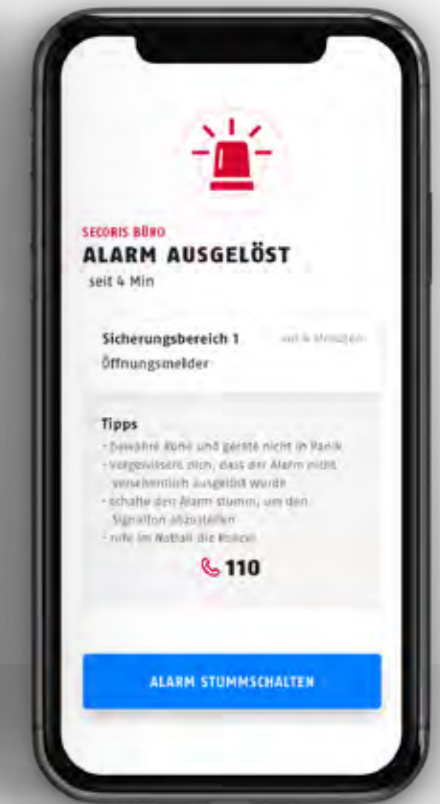

ALWAYS A SECURE BUILDING

The entire alarm system on the smartphone or tablet.

The ABUS Secoris alarm system can be operated via the Secoris app. Up to 200 app users can access the alarm system functions with individual authorisations. App security is ensured by app password, fingerprint or facial recognition.

DISCOVER THE APP WITH EASE

Thanks to the onboarding assistant and in-app help right there for each function, the connection between the app and the alarm centre is effortless. This makes operating a pleasure.

TOP OVERVIEW, SECURELY ARM THE SYSTEM

Each control panel can be selected directly as a tile in the overview screen. The detailed view shows important information at a glance: Status of the control panel and security areas, number of detector groups and status. The status is displayed in a clear colour code by means of a protective shield symbol, which is also used for instant arming by means of a safe touch gesture.

REACT CORRECTLY IN THE EVENT OF AN ALARM

In the event of an alarm, the alarm view opens and shows the event, the triggered security area, detector group, and a recommendation for action. Authorised users can acknowledge the alarm in the app and reset the alarm system.