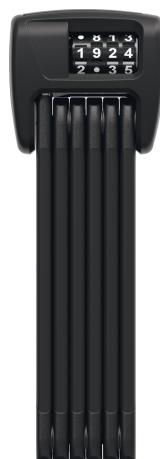

# BORDO Combo™ 6000C/90 black SH

Seite 1 von 2

## THE BORDO CLASSIC AS A COMBINATION LOCK

Goodbye keys: All you have to do is memorise a four-digit numerical code and unlock your BORDO™ 6000C.

The BORDO™ 6000 has become a real classic over many years - the clever design has won friends all over the world with its high level of security, flexibility and compact size. The 5 mm bars connected with specially designed rivets can be folded like a folding rule. This makes it particularly convenient to transport.

The BORDO™ 6000C adds another member to the BORDO™ 6000 family. The C in the product name indicates that this is a combo lock with code. Is there need to worry that the numbers might wear off or fade over time? Not at all - the numbers are not printed. Instead, we produce the code dials from two durable components that guarantee long-term readability.

## Technologies

- 5 mm bars with extra-soft yet resistant coating to prevent damage to paintwork
- The bars and the housing are made of specially hardened steel
- Bars are connected by special rivets
- Two-component code dials ensures long-lasting legibility
- Opening code can be set individually
- Incl. SH holder