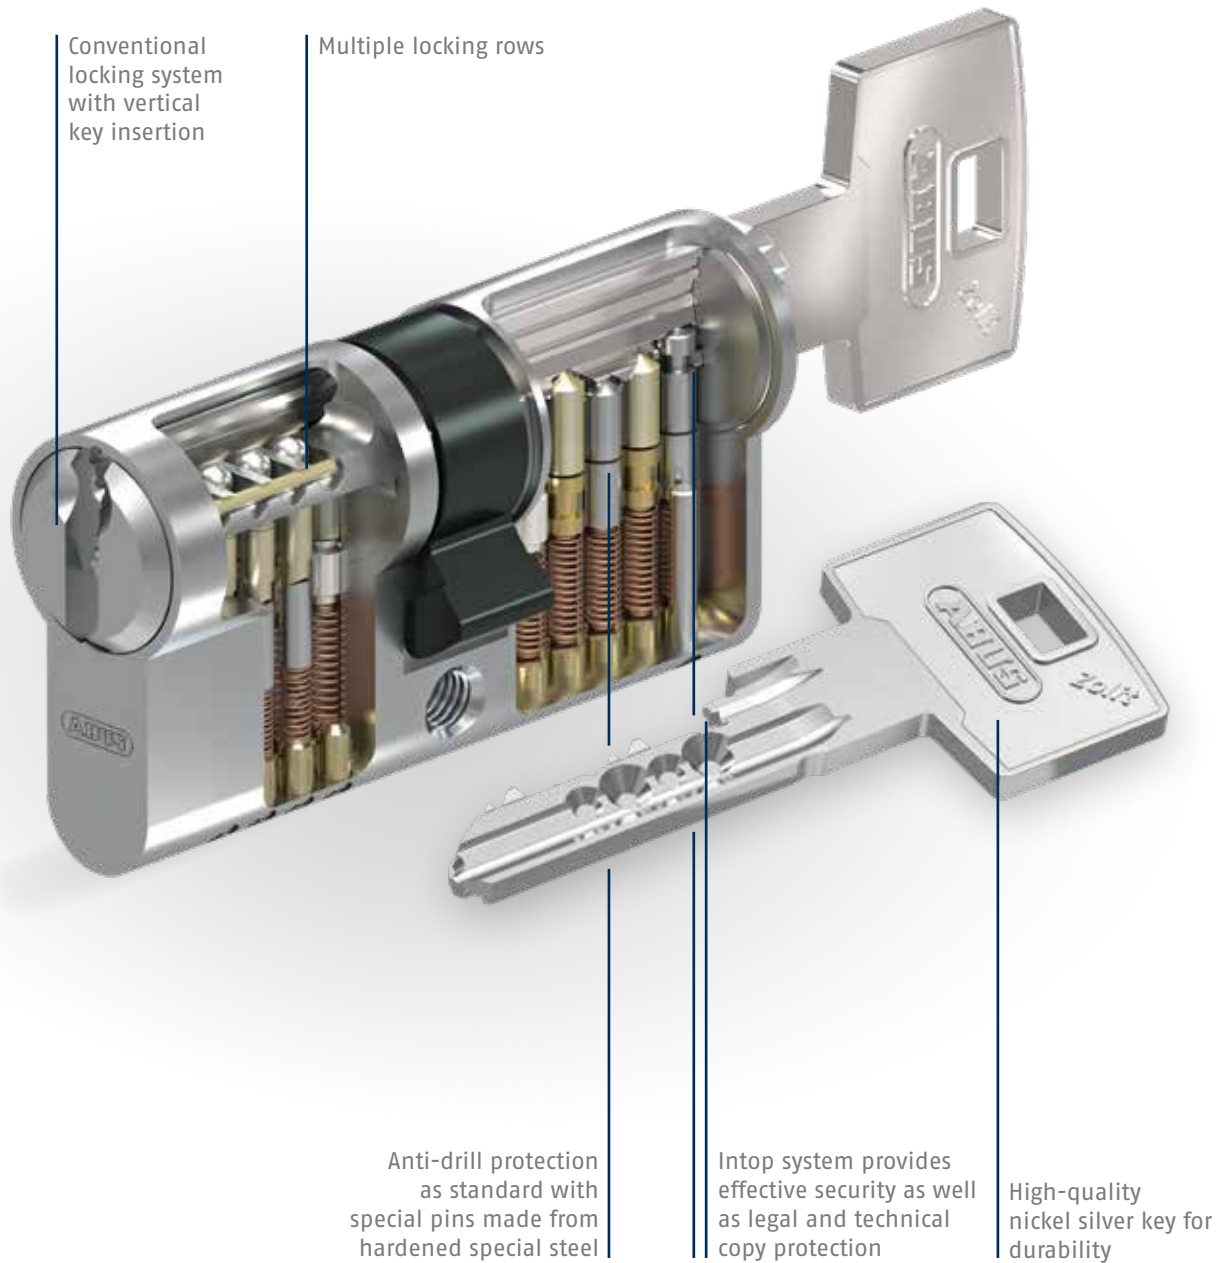

## TAILORED SOLUTION

The Zolit intelligent locking system is precisely tailored to suit your individual needs. ABUS offers a complete, sophisticated modular kit so you can design a security solution specific to your building, customised down to the cylinder type, colour and special features. The master key system is tailor-made to meet your individual requirements. You can even create individual locking authorisations for each user.

## "MADE IN GERMANY" QUALITY

High-quality raw materials, high-precision manufacturing and ABUS' many years of experience in the cylinder industry mean that you can rest assured in the knowledge that your building is secure. The fact that the lock cylinders are developed and produced in Germany guarantees premium quality and a long service life.

# ZOLIT.4000

In detail

The Zolit conventional locking system with vertical key insertion opens the door conveniently.

The high-quality, stable key is made from low-wear nickel silver to ensure long-term security.

The Zolit locking system is fitted with the patented Intop system\* in both the cylinder and the key to provide effective protection against illegal key copies and manipulation of the lock cylinder.

\* pending, max. patent term to 2034