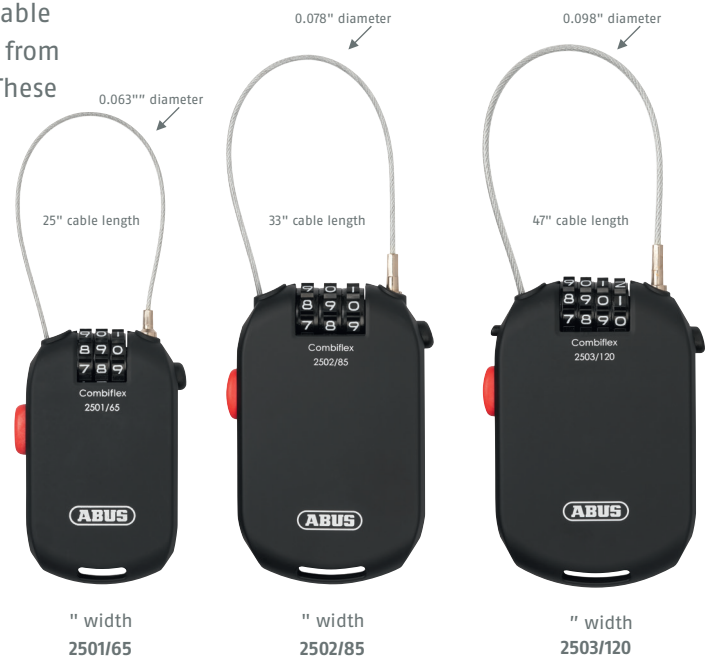

Specifications

Item	Cable Length	Cable Diameter	Body Width	# Dials	Body Material	Cable Material	Packaging	Shelf Pack Qty
2501/65	25"	0.063"		3	Plastic	Braided Steel	Carded	3
2502/85	33"	0.078"		3	Plastic	Braided Steel	Carded	3
2503/120	47"	0.098"		4	Plastic	Braided Steel	Carded	3