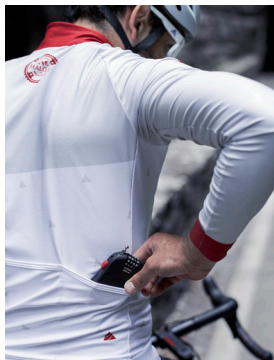

## Compact Cable Lock

CombiFlex compact roll-back combination cable locks are the perfect solution in prevention from occasional theft and/or unauthorized use. These locks provide protection for luggage and sporting equipment such as snowboards, skis, skates and bicycle helmets.

## Key Features

- 3 or 4-digit individual resettable code
- Automatically roll up cable
- Attractive case similar to mobile phone
- Fits perfect in every pocket or bag