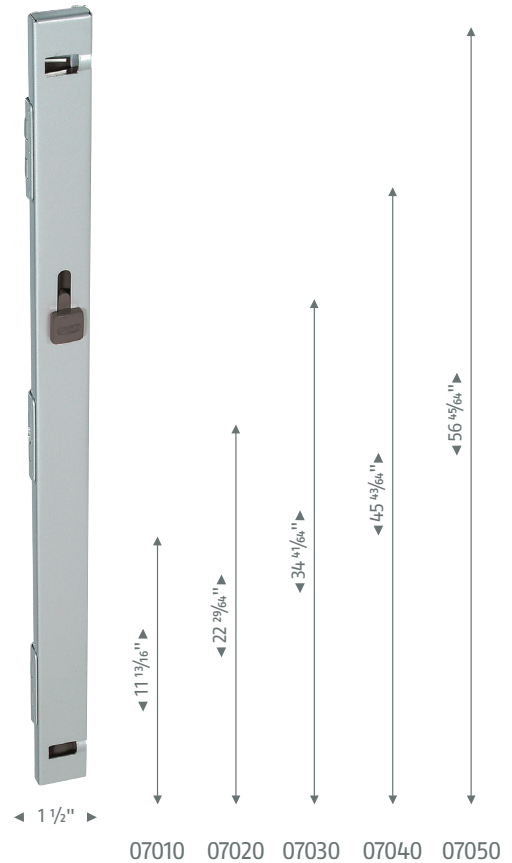

Security Tech Germany

FILE BAR

Maximum Security

ABUS File Bars provide the best solution for securing multi-drawer filing cabinets by restricting access to sensitive data stored inside. Just close the locking mechanism and lock the bar with an ABUS padlock in the space indicated. The file cabinet locking bar is available in different lengths and can secure filing cabinets with 1 to 5 drawers.

Key Features

- Constructed of 16-gauge steel
- Conveniently located knob allows easy and smooth operation
- Reversible for left and right side mounting
- Available in five different lengths
- Built-in spring-loaded hinge
- Mounting screws included
- Meets the DOD's Industrial Security Requirements

Specifications

Item	Length	Width	Body Material
07010 - 1-Drawer	11 13/16"	1 9/16"	Steel
07020 - 2-Drawer	22 29/64"	1 9/16"	Steel
07030 - 3-Drawer	34 41/64"	1 9/16"	Steel
07040 - 4-Drawer	45 43/64"	1 9/16"	Steel
07050 - 5-Drawer	56 45/64"	1 9/16"	Steel