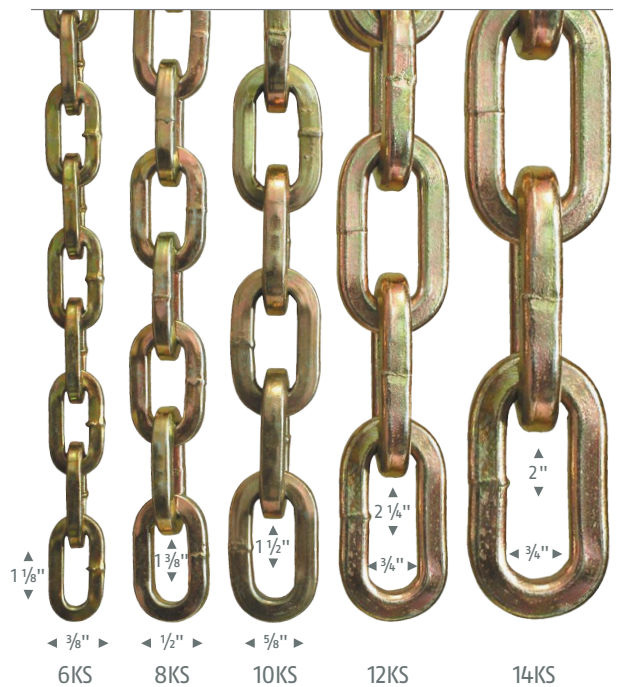

Security Tech Germany

HIGH SECURITY SQUARE CHAIN

Maximum Security

ABUS high security square chain provides ultimate protection for a variety of applications. Best used to tie down and secure items, ABUS chain is square-shaped to prevent cutting.

Key Features

- Chain made from hardened steel
- Square-shaped links provide top security against all types of aggressive attacks
- Fabric sleeve prevents surroundings from damage
- Available pre-cut (2', 6', 10') or custom lengths
- Available with or without nylon sleeve

Specifications

Item	Cutting Force	Thickness
6 KS	4 tons	1/4"
8 KS	6 tons	5/16"
10 KS	8 tons	3/8"
12 KS	10 tons	1/2"
14 KS	12 tons	9/16"