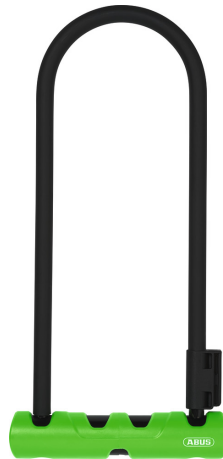

Ultra 410/170HB230 green + bracket SH34 + steel cable Cobra 10/120

Seite 1 von 2

SMALL AND ROBUST

The Ultra Mini 410 U-Lock is compact and combines high-quality materials with intelligent locking technology.

What features does it have to protect against theft? A 12mm thick rounded shackle which is made of specially hardened steel - just like the body and structural parts of the locking mechanism. Combined with a high-quality locking cylinder which offers superb protection against tampering such as picking thanks to “double locking”, the Ultra Mini 410 U-Lock is a reliable companion when you are out on your high-end bicycle. The lock passed the ice spray test with flying colors.

Technologies

- Hardened 15/32" round shackle
- The shackle, body and the structural parts of the locking mechanism are made of specially hardened steel
- The special, modern design of the lock body casing allows for optimum handling
- High-quality locking cylinder for a high level of protection against tampering, e.g. picking

Seite 2 von 2

Technical data - Ultra 410/170HB230 green + bracket SH34 + steel cable Cobra 10/120

Height	9 1/16 inch
Locking type	key
Weight [lbs]	2.2 + 0.75 lbs
Width	4 21/64 inch
alarm function	No
color of facets	green
design color	green
diameter	35/64 inch
EAN	4003318345906