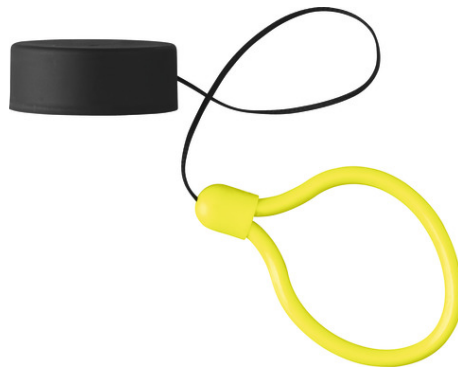

Roll Up Adapter 68 black

Seite 1 von 2

AN ALL-ROUND, SECURE OPTION

You can protect your motorbike against theft thanks to the GRANIT™ Victory XPlus 68 brake disc lock. It all starts with the design.

Its rounded form makes it difficult for thieves to get a hold on the GRANIT™ Victory XPlus 68. The 14mm locking bolt made from extra-hardened steel makes a clear statement about who your bike belongs to (also available with a half bolt head where the distance to the fork is particularly small). An ABUS XPlus cylinder offers protection against lock-picking attacks. And because chaining it up is better than just locking it up, the GRANIT™ Victory XPlus 68 is also available as a chain combination.

A Memory Cable reminds you to remove the GRANIT™ Victory XPlus 68 before you set off.

Technologies

- 35/64" steel bolt
- Excellent grip thanks to the rubberised ring
- The bolt, lock body and supporting elements of the locking mechanism are made of specially hardened steel
- The round shape hinders the use of opening tools
- ABUS XPlus cylinder for exceptionally high levels of protection against manipulation attempts such as picking
- Two keys are included in the scope of delivery
- ABUS Code Card for additional and replacement keys
- A Memory Cable that acts as a reminder against accidentally driving away with the motorbike still locked is included in the scope of delivery. With the "Roll Up" version, it is integrated into the bolt