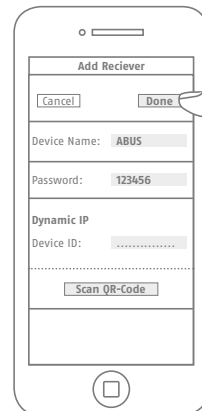

# TVAC18000

[www.abus.com](http://www.abus.com)

1

2

5

6

3

4

7

8

9

Activate Pairing App / Camera

Activate Pairing (App) and press pairing button (Camera) within 60 sec.

Press and hold 2-3 sec.

10