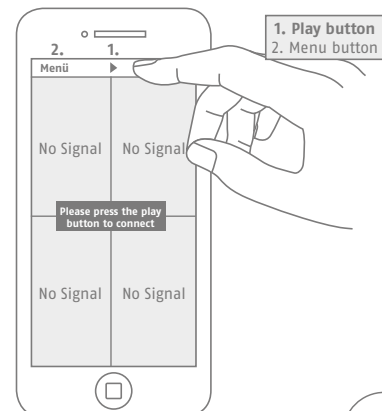

7

8

9

Activate Pairing App / Camera

Activate Pairing (App) and press pairing button (Camera) within 60 sec.

Press and hold 2-3 sec.

10