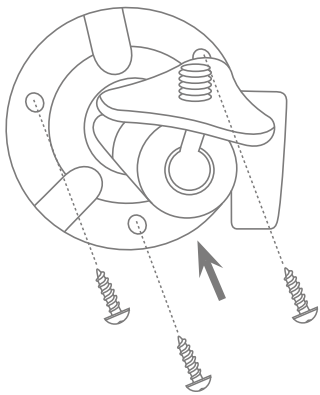

1

2

5

6

3

4

7

8

9

Activate Pairing App / Camera

Activate Pairing (App) and press pairing button (Camera) within 60 sec.

Press and hold 2-3 sec.

10

TVAC18000