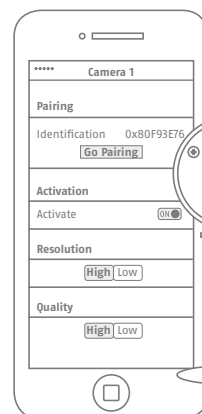

# TVAC18000

[www.abus.com](http://www.abus.com)

1

2

5

6

3

4

7

8

9

Activate Pairing App / Camera

Activate Pairing (App) and press pairing button (Camera) within 60 sec.

Press and hold 2-3 sec.

10