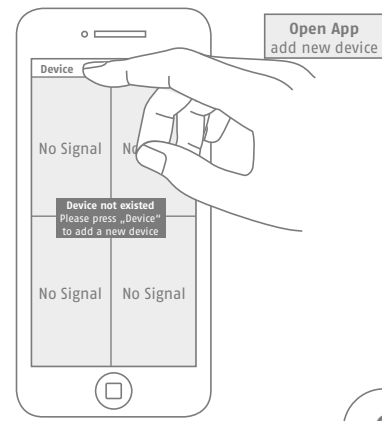

1

2

5

6

3

4

7

8

9

Activate Pairing App / Camera

Activate Pairing (App) and press pairing button (Camera) within 60 sec.

Press and hold 2-3 sec.

10

TVAC18000