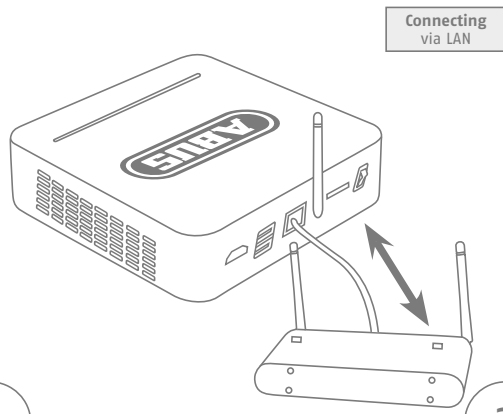

1

2

5

6

3

4

7

8

9

Activate Pairing App / Camera

Activate Pairing (App) and press pairing button (Camera) within 60 sec.

Press and hold 2-3 sec.

10

TVAC18000