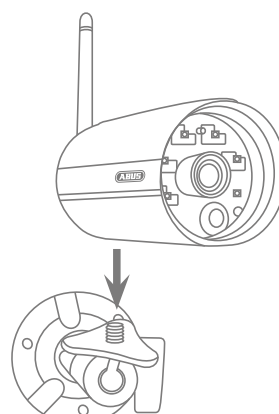

7

8

9

Activate Pairing App / Camera

Activate Pairing (App) and press pairing button (Camera) within 60 sec.

Press and hold 2-3 sec.

10