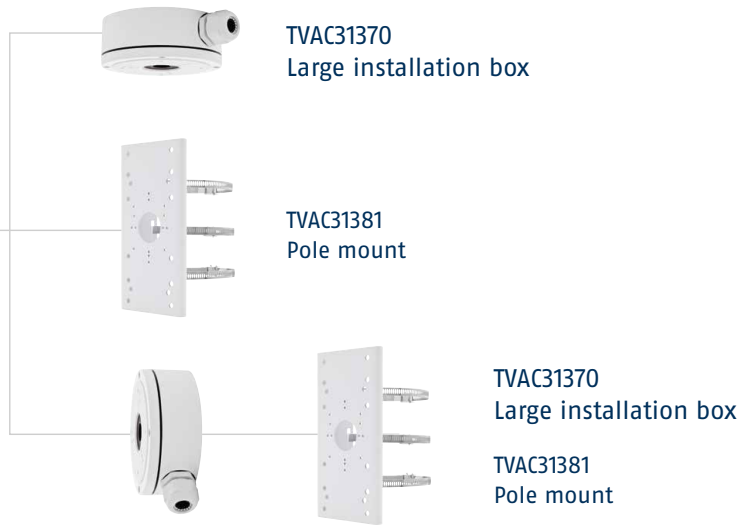

Analogue HD Mini Dome
2/3 MPx
HDCC32501
HDCC33500
HDCC35500

TVAC31480
Small installation box
for walls and ceilings

TVAC31381
Pole mount

TVAC31360
Ceiling recessing ring

TVAC31320
Wall bracket

Analogue HD Dome 2/3 MPx
HDCC72550
HDCC73550
HDCC78550
HDCC75550

TVAC31320
Wall bracket
TVAC31300
Installation box

TVAC31320
Wall bracket
TVAC31381
Pole mount

TVAC31320
Wall bracket
TVAC31300
Installation box
TVAC31381
Pole mount

Analogue HD Tube 2/3 MPx
 HDCC62550
 HDCC63550
 HDCC68550
 HDCC65550