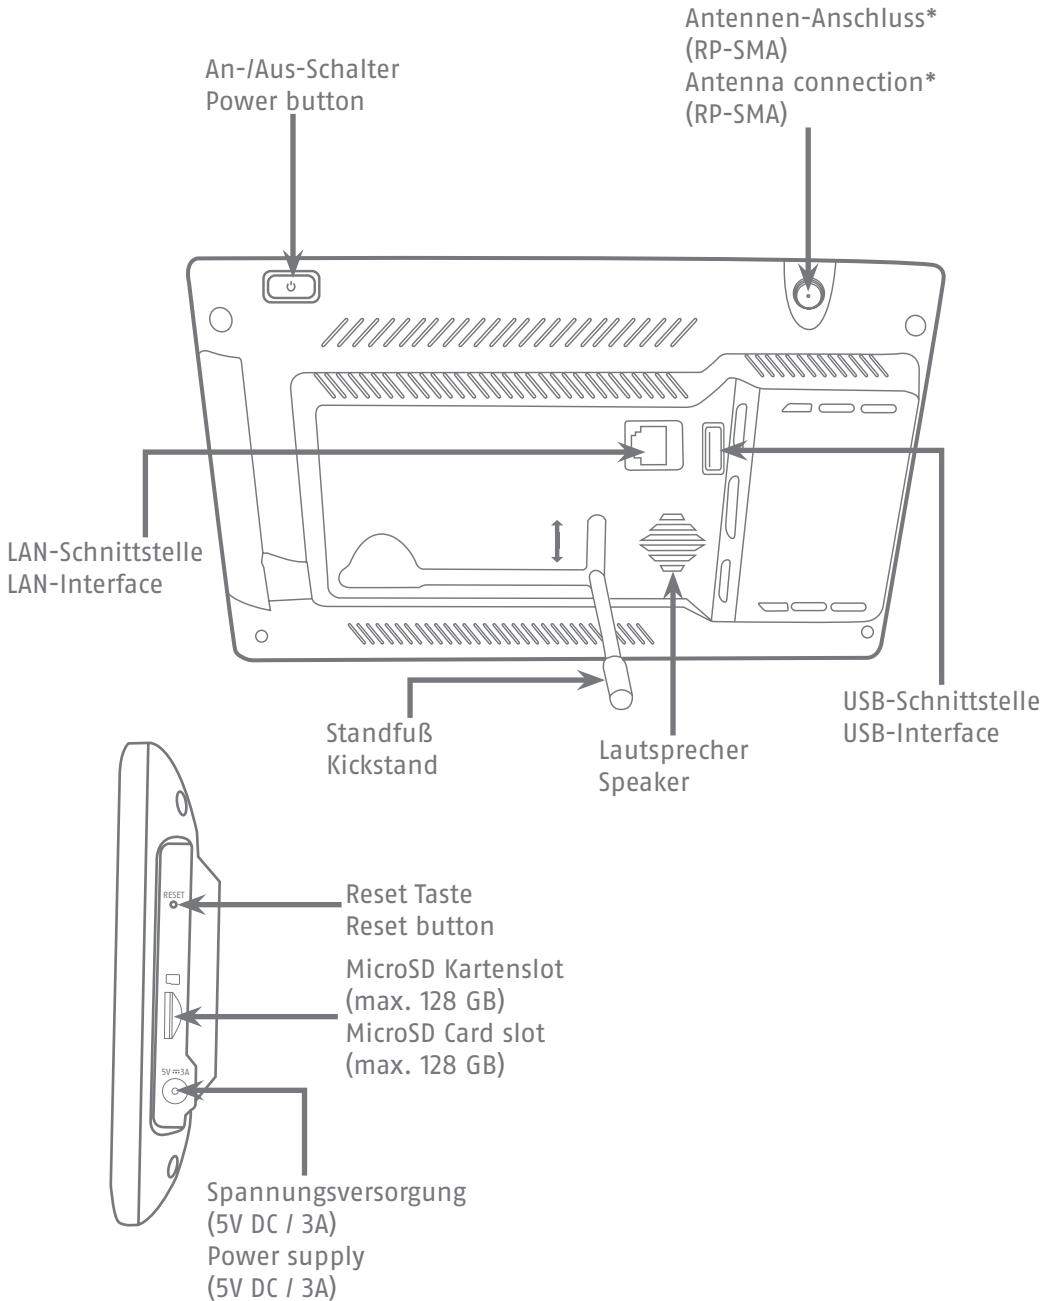

* Funk-Frequenz: 2,403 - 2,478 GHz
Max. Sendeleistung mit Antenne: 20 dBm

* Radio-Frequency: 2,403 - 2,478 GHz
Max. Transmission power with Antenna: 20dBm