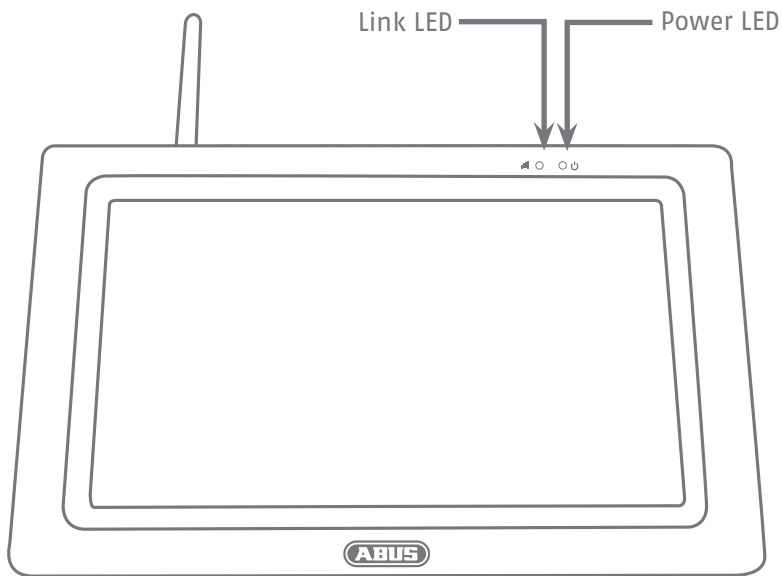

# PPDF16000 | QUICK GUIDE

ABUS Security-Center • Linker Kreuthweg 5  
86444 Affing • Germany • [abus.com](http://abus.com)